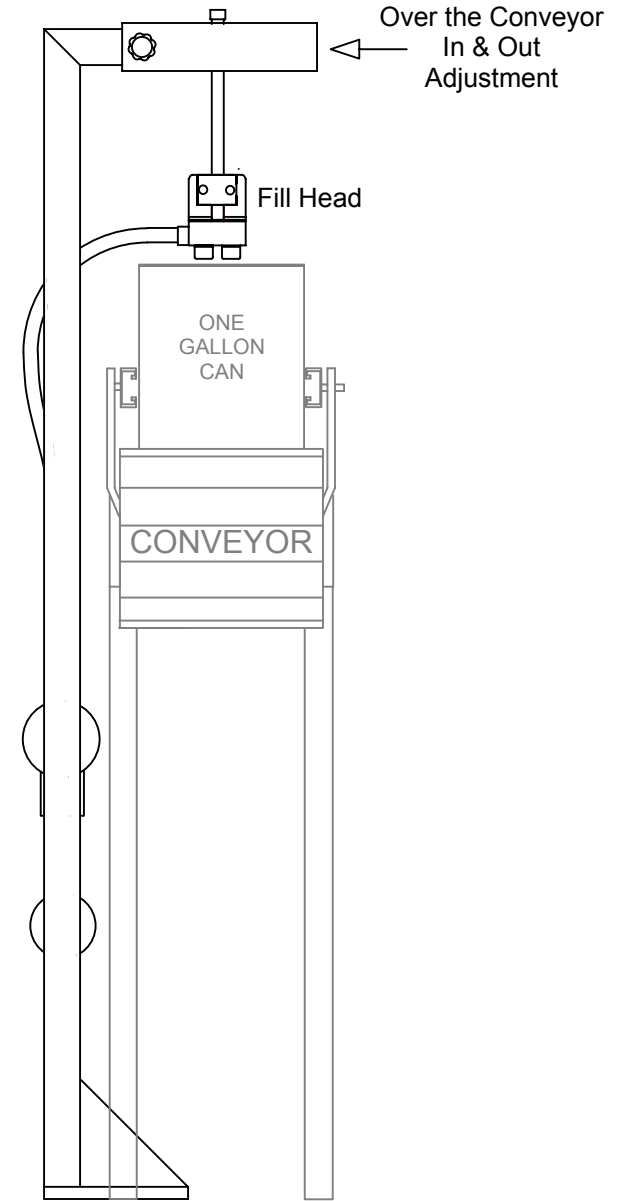

MMCI Topping System

DWG091014A

Rear View Stand

Side View Stand

MMCI

1963 Essex Court
Redlands, CA 92373
(909) 307-2295