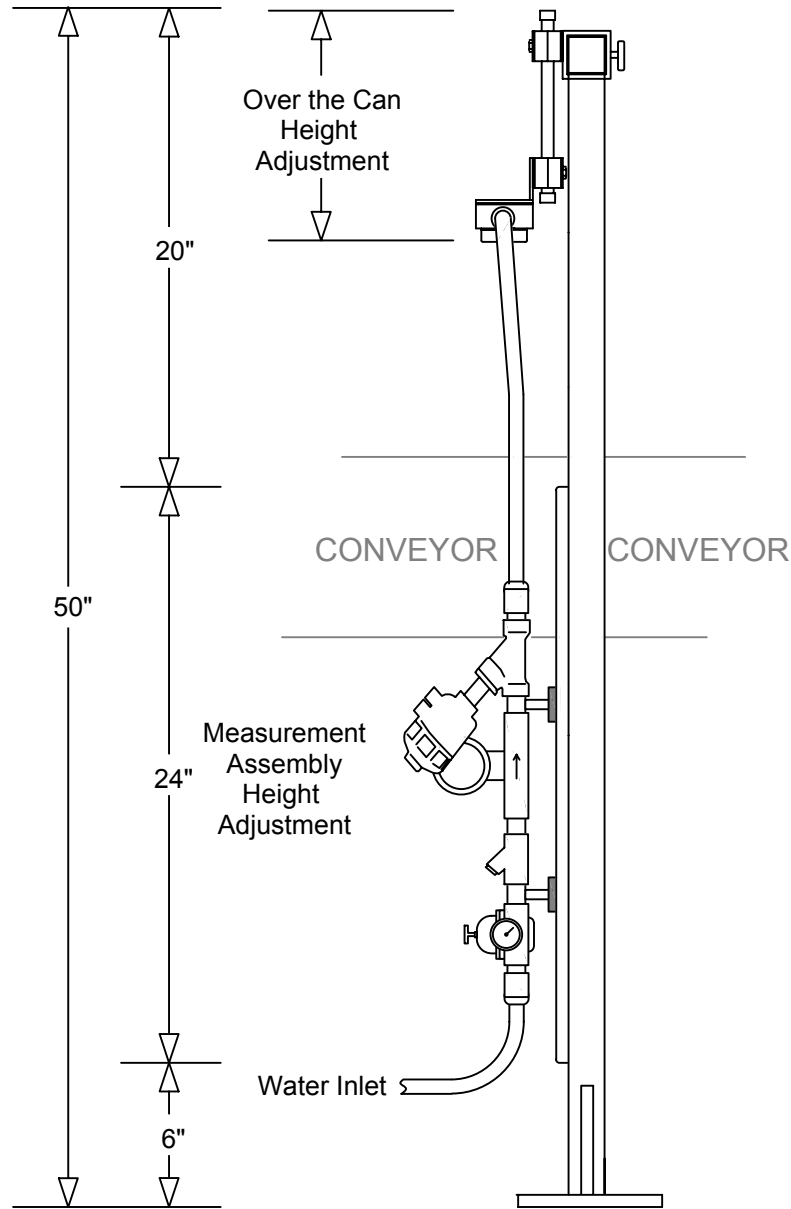

MMCI Topping System

DWG091014A

Rear View Stand

Side View Stand

MMCI

1963 Essex Court
Redlands, CA 92373
(909) 307-2295